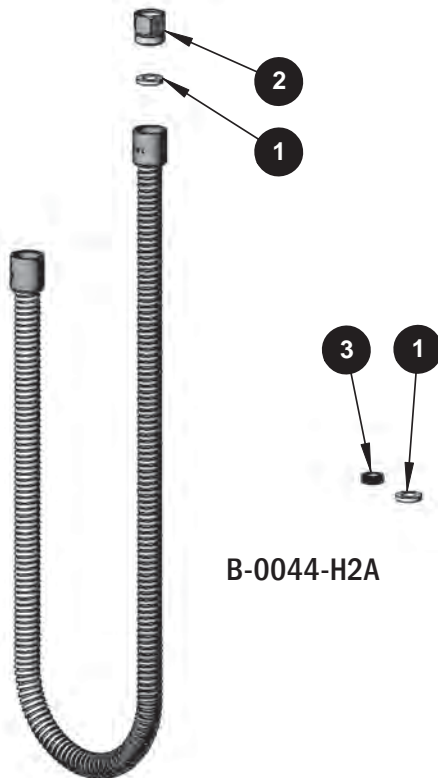

## 44" Stainless Steel Hose Assembly

ITEM NO.	SALES NO.	DESCRIPTION
1	001014-45	Washer, B-0100 Hose Barrel
2	002987-40	Grip Handle Assembly
3	000729-40	Nut, 7/8"-20 Male x 3/4"-14 Female
4	010476-45	#27 Washer

# B-0068-H, B-0084-H and B-0096-H

## Stainless Steel Hose Assemblies

B-0068-H	68" length stainless steel hose
B-0084-H	84" length stainless steel hose
B-0096-H	96" length stainless steel hose

## 44" Stainless Steel Hose Assembly Less Handle (shown left)

ITEM NO.	SALES NO.	DESCRIPTION
1	001014-45	Washer, B-0100 Hose Barrel
2	000729-40	Nut
3	010476-45	#27 Washer
B-0068-H2A	68" stainless steel hose less handle	
B-0084-H2A	84" stainless steel hose less handle	
B-0096-H2A	96" stainless steel hose less handle	