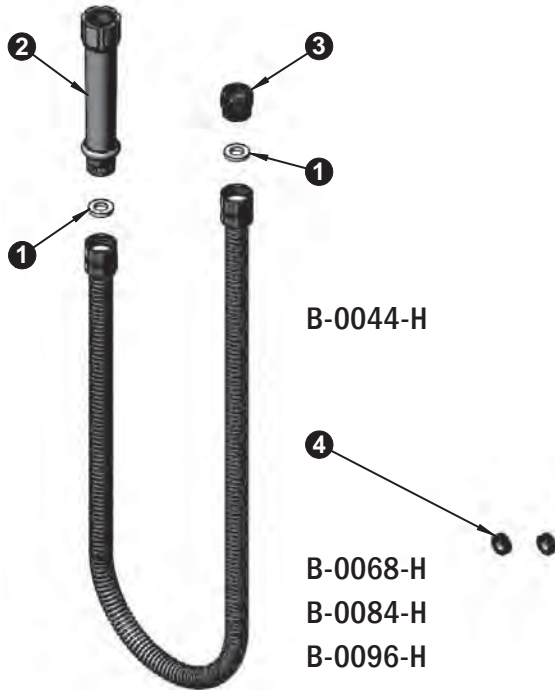

# B-0044-H

## 44" Stainless Steel Hose Assembly

ITEM NO.	SALES NO.	DESCRIPTION
1	001014-45	Washer, B-0100 Hose Barrel
2	002987-40	Grip Handle Assembly
3	000729-40	Nut, 7/8"-20 Male x 3/4"-14 Female
4	010476-45	#27 Washer

## Stainless Steel Hose Assemblies

B-0068-H	68" length stainless steel hose
B-0084-H	84" length stainless steel hose
B-0096-H	96" length stainless steel hose

## 44" Stainless Steel Hose Assembly Less Handle (shown left)

ITEM NO.	SALES NO.	DESCRIPTION
1	001014-45	Washer, B-0100 Hose Barrel
2	000729-40	Nut
3	010476-45	#27 Washer
B-0068-H2A	68" stainless steel hose less handle	
B-0084-H2A	84" stainless steel hose less handle	
B-0096-H2A	96" stainless steel hose less handle	